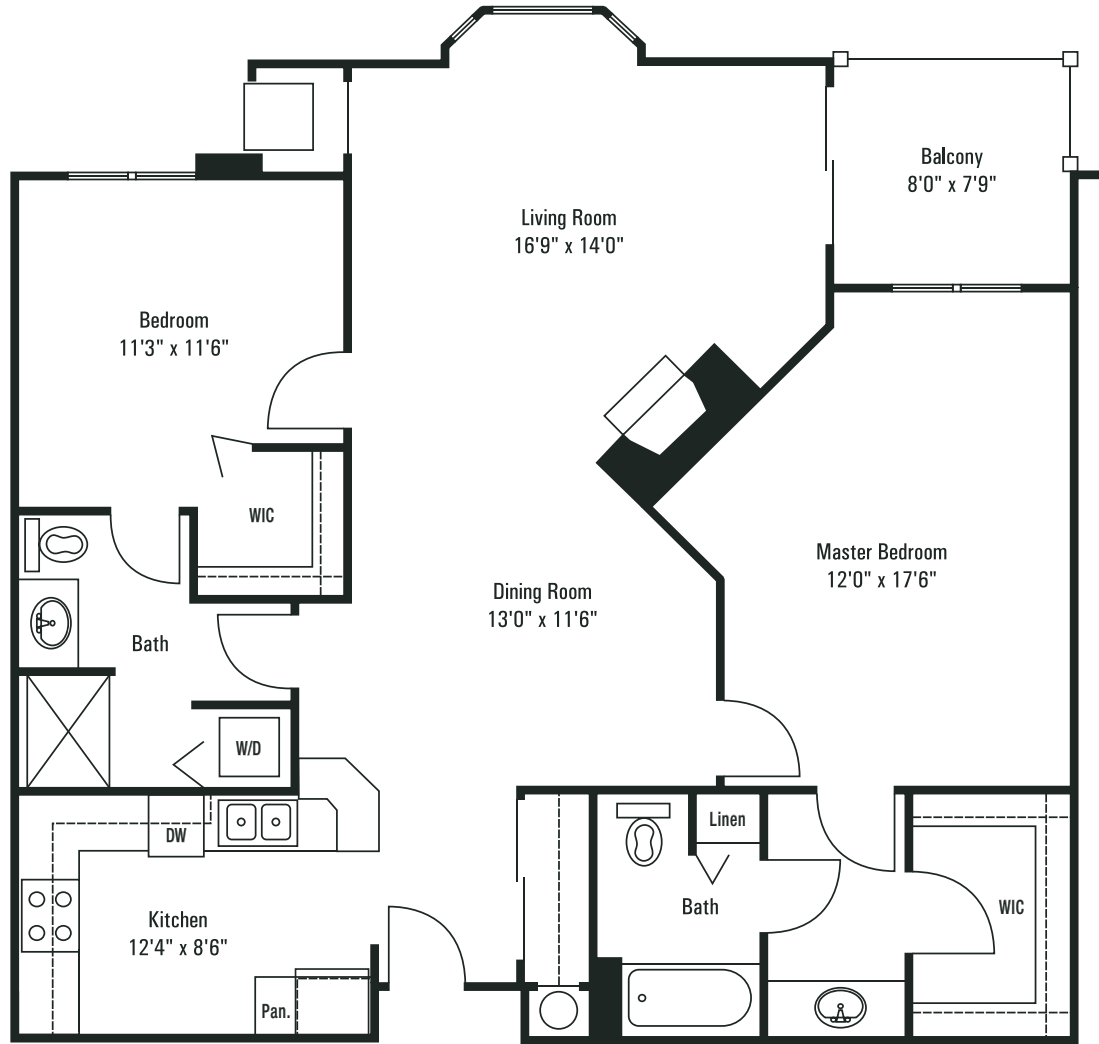

THE SOUTHPORT

2 Bedroom, 2 Bath

Interior 1242 Sq. Ft.

Patio/Balcony 69 Sq. Ft.

Total Sq. Ft. 1306 Sq. Ft.

LAKE BLUFF
at east town
CONDOMINIUMS

The builder's policy of continual improvements in design and construction requires and reserves the right to discontinue floor plans or change any specifications, equipment, dimensions and prices without notice. Some features illustrated or described may be optional at extra costs. Depicted floorplans, and exterior styling are only an artist's interpretation.