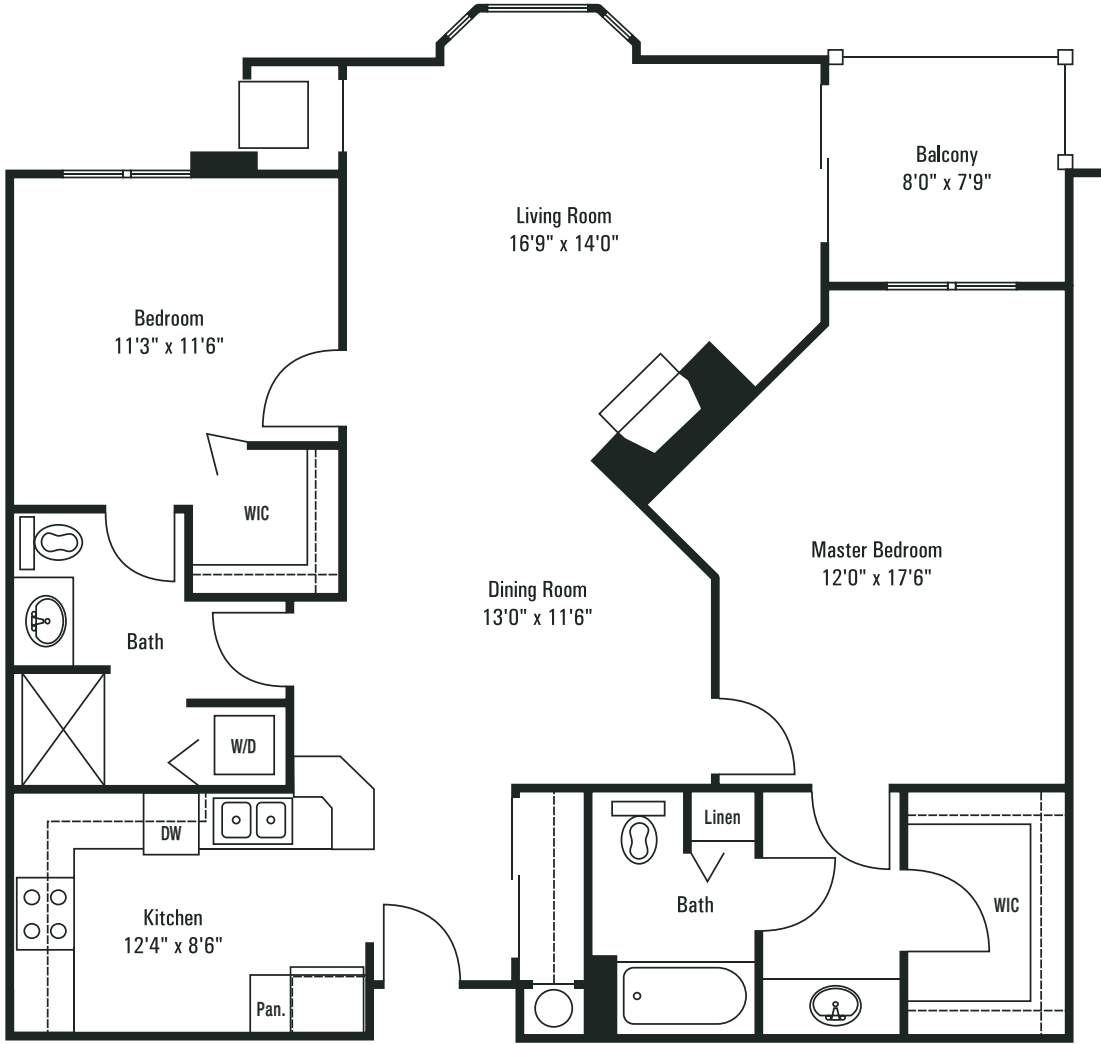

THE SOUTHPORT

2 Bedroom, 2 Bath

Interior 1242 Sq. Ft.

Patio/Balcony 69 Sq. Ft.

Total Sq. Ft. 1306 Sq. Ft.

LAKE BLUFF
at east town
CONDOMINIUMS