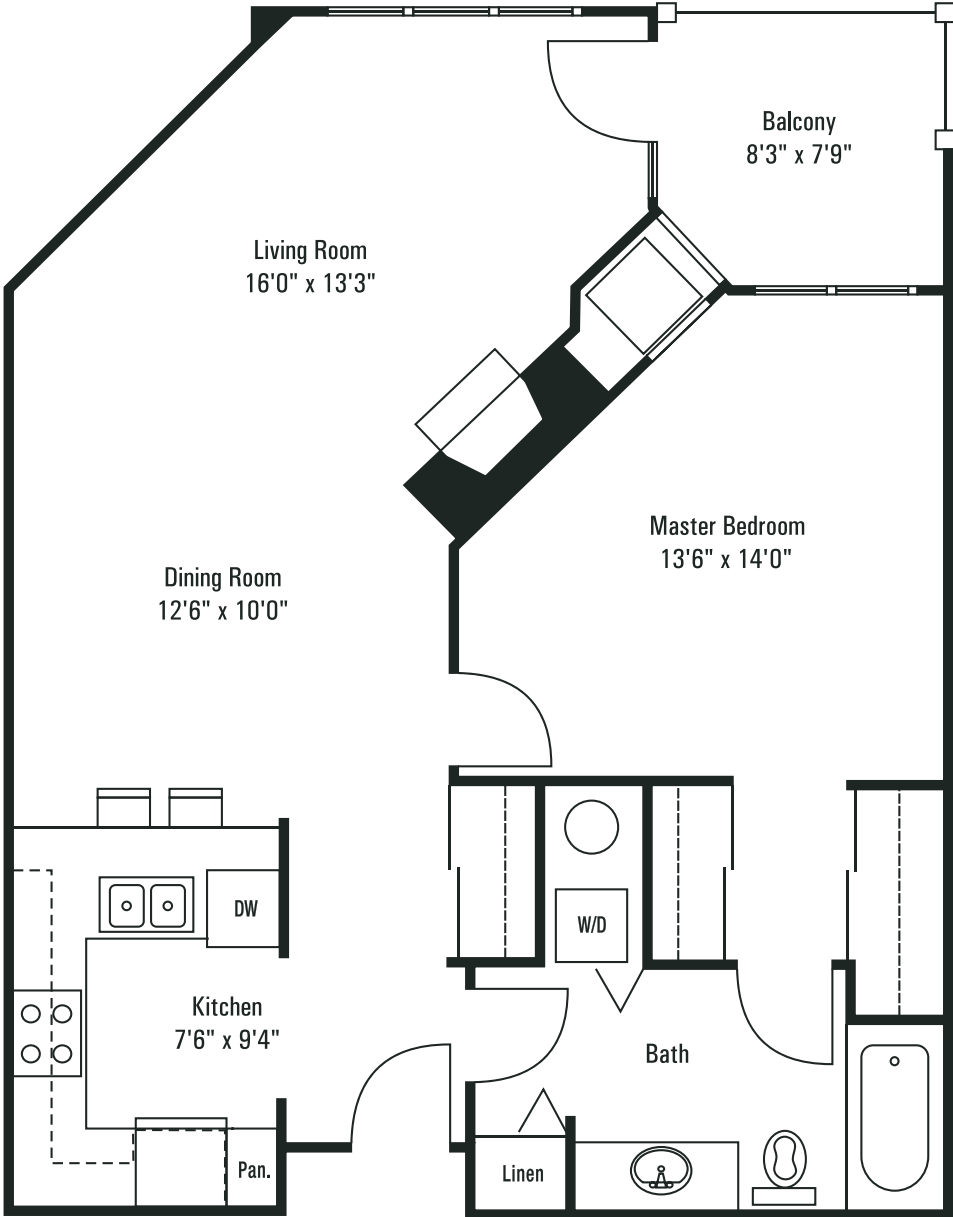

THE SABLE

1 Bedroom, 1 Bath

Interior 854 Sq. Ft.

Patio/Balcony 64 Sq. Ft.

Total Sq. Ft. 918 Sq. Ft.

LAKE BLUFF
at east town
CONDOMINIUMS