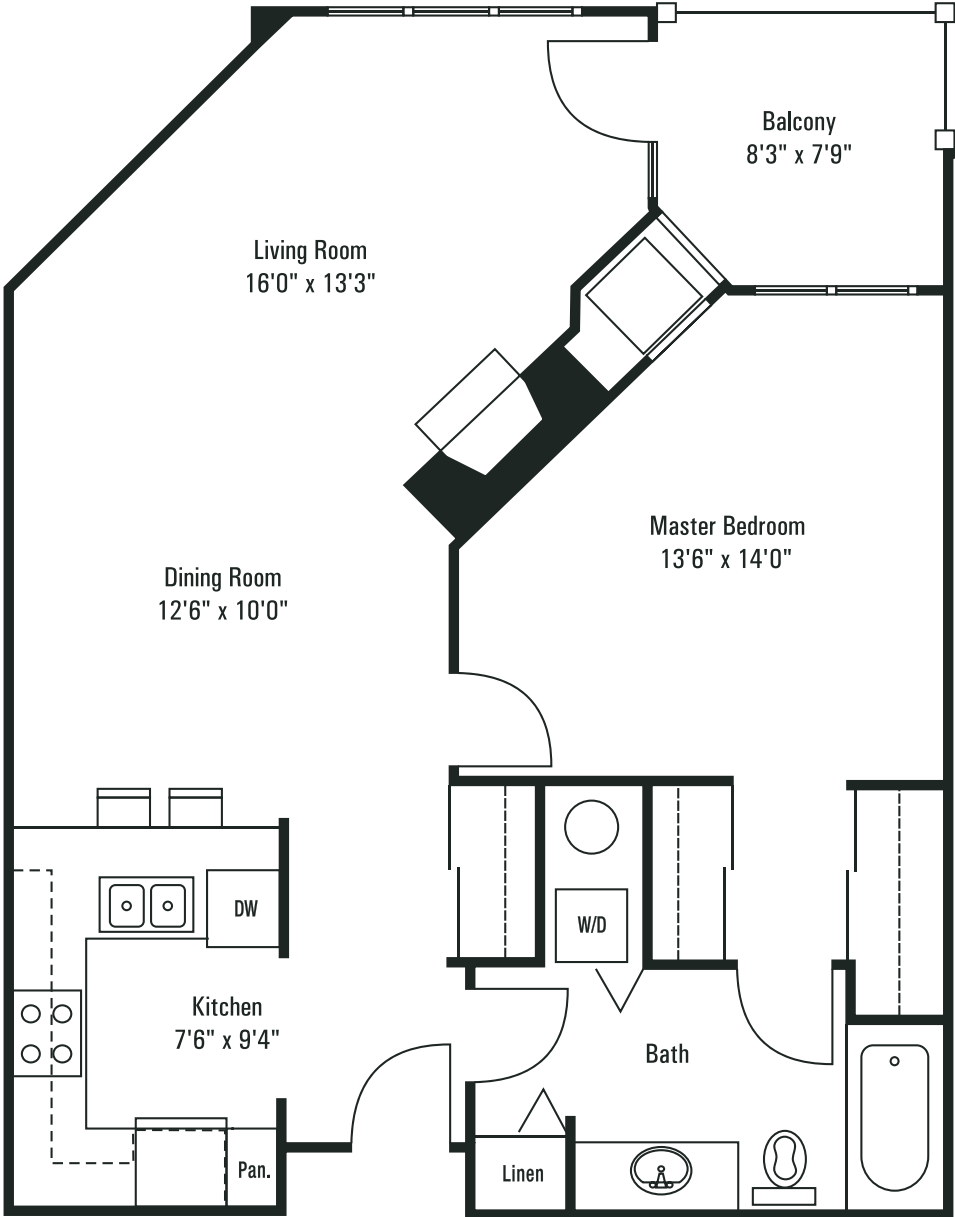

THE SABLE

1 Bedroom, 1 Bath

Interior 854 Sq. Ft.

Patio/Balcony 64 Sq. Ft.

Total Sq. Ft. 918 Sq. Ft.

LAKE BLUFF
at east town
CONDOMINIUMS