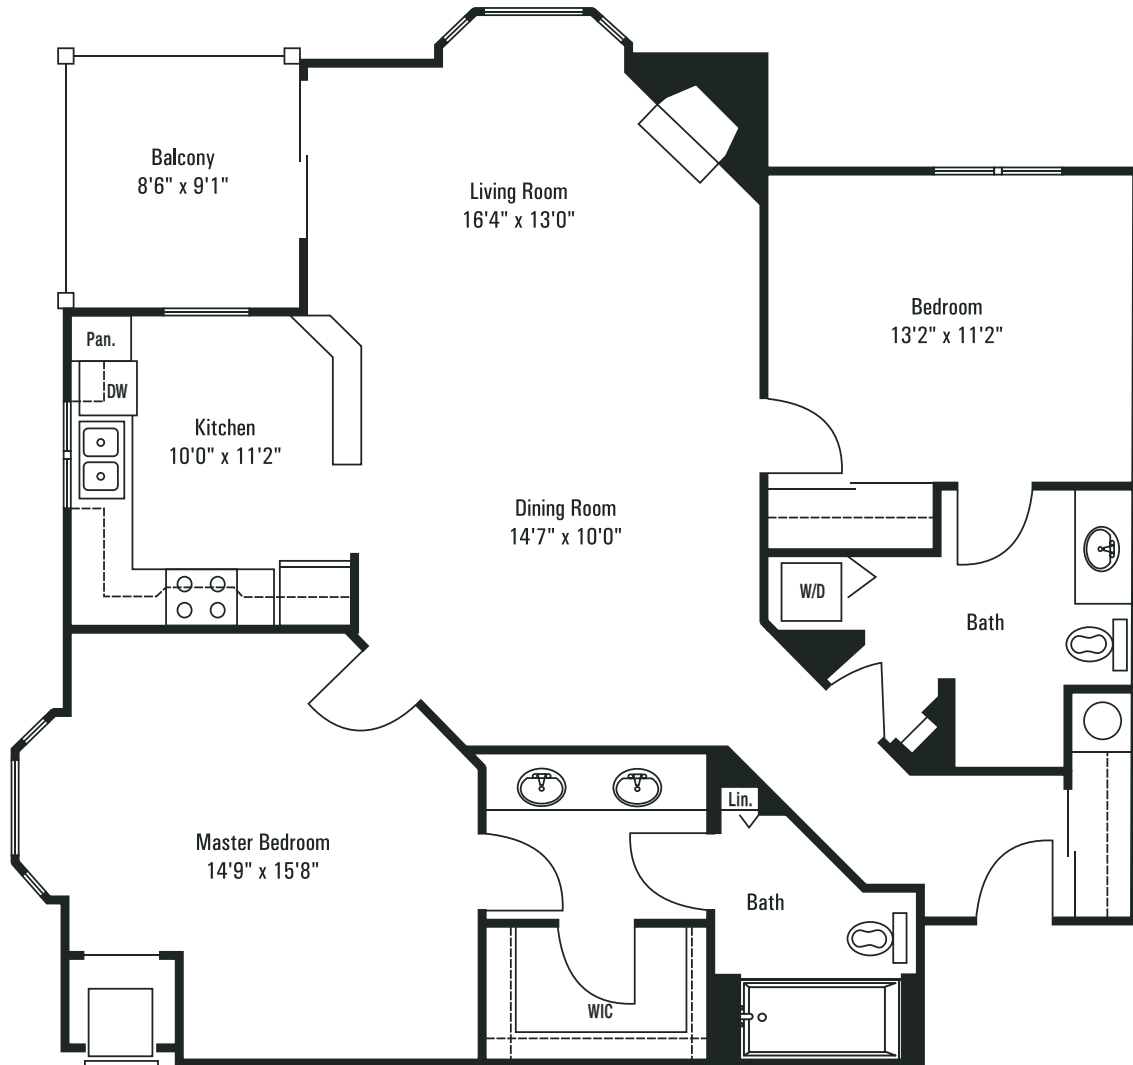

THE PIER

2 Bedroom, 2 Bath

Interior 1315 Sq. Ft.

Patio/Balcony 80 Sq. Ft.

Total Sq. Ft. 1395 Sq. Ft.

LAKE BLUFF
at east town
CONDOMINIUMS

The builder's policy of continual improvements in design and construction requires and reserves the right to discontinue floor plans or change any specifications, equipment, dimensions and prices without notice. Some features illustrated or described may be optional at extra costs. Depicted floorplans, and exterior styling are only an artist's interpretation.