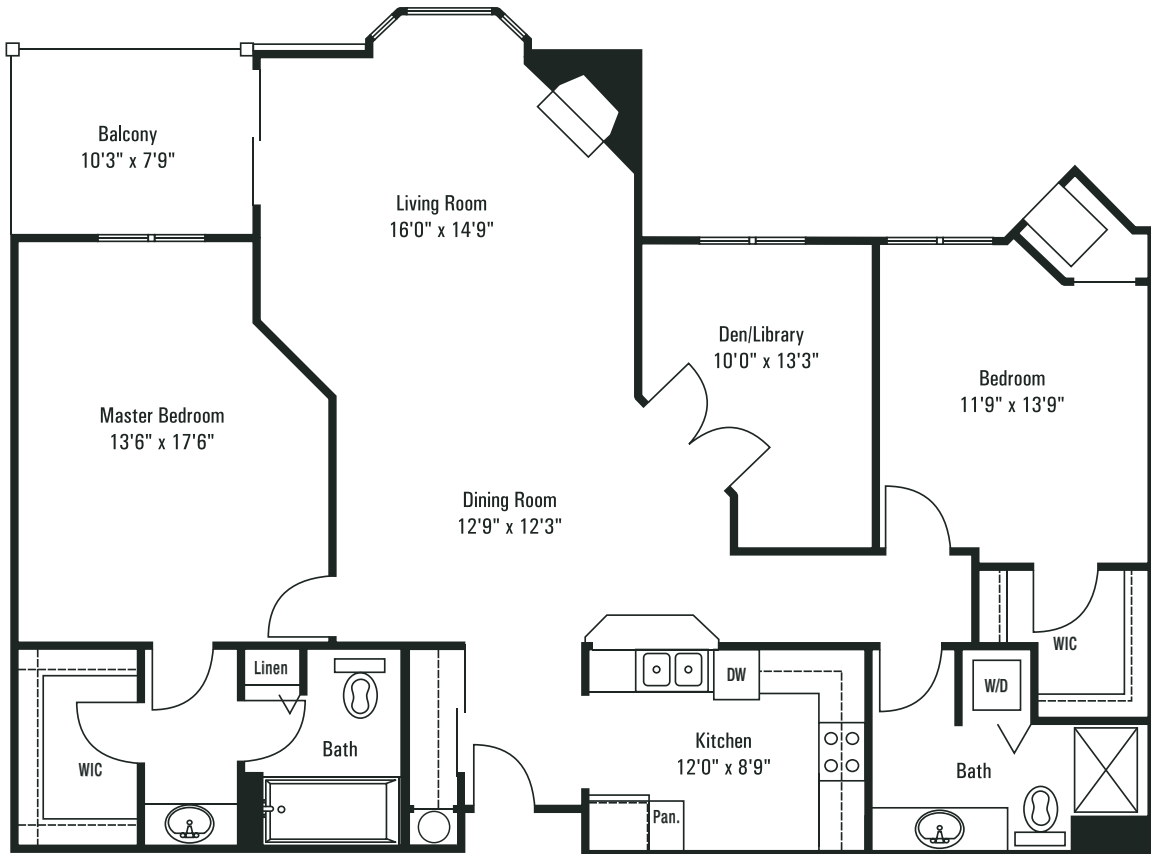

THE MANISTIQUE

2 Bedroom, 2 Bath Plus Den

Interior 1514 Sq. Ft.

Patio/Balcony 80 Sq. Ft.

Total Sq. Ft. 1594 Sq. Ft.

Floors 2-4

LAKE BLUFF
at east town
CONDOMINIUMS