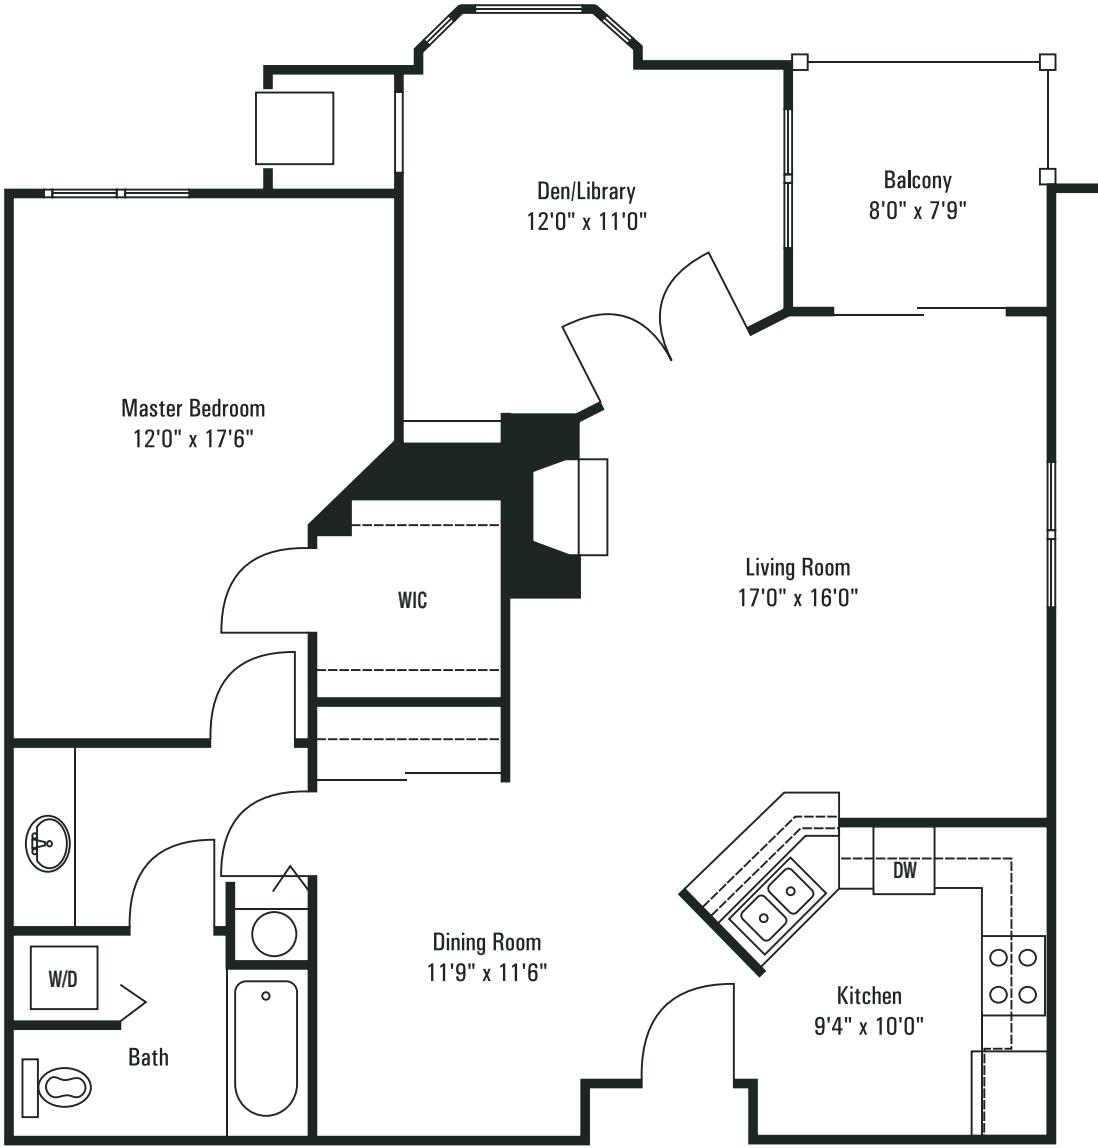

THE BREAKWATER

1 Bedroom, 1 Bath Plus Den

Interior 1103 Sq. Ft.

Patio/Balcony 64 Sq. Ft.

Total Sq. Ft. 1167 Sq. Ft.

LAKE BLUFF
at east town
CONDOMINIUMS